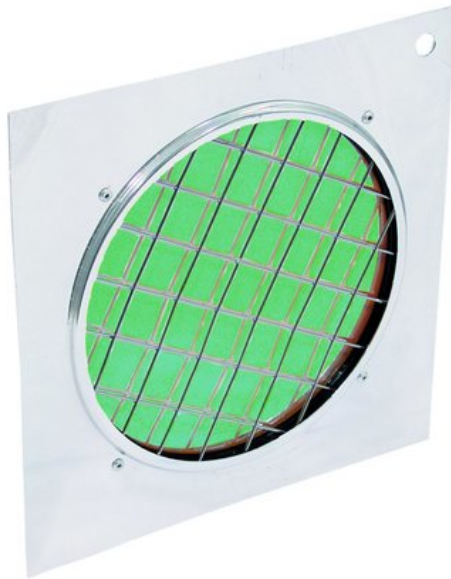

EUROLITE Green Dichroic Filter silver Frame PAR-56

Dichroic filter

Art. No.: 9430060B

GTIN: 4026397200027

The article is no longer in our assortment.

Features:

- The professional solution!
- Color filter with highest constancy
- No more fading-out and burn-outs
- For adding colour to a white beam
- Attached in color filter frames
- Great variety of colors
- Dimensions 225 x 225 mm
- For PAR 56 profi-spot

Logistic

EAN / GTIN: 4026397200027

Weight: 0,38 kg

Length: 0.23 m

Width: 0.23 m

Height: 0.01 m

Technical specifications:

Material: Dichroitic glass

Color: Green

Dimensions: Length: 2,25 m
Width: 2,25 m

Weight: 310 g