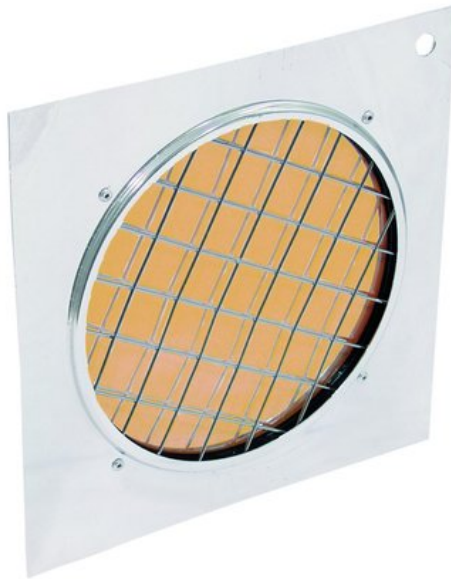

## EUROLITE Orange Dichroic Filter silv. Frame PAR-56

Dichroic filter

Art. No.: 9430110B

GTIN: 4026397200089

**The article is no longer in our assortment.**

### Features:

- The professional solution!
- Color filter with highest constancy
- No more fading-out and burn-outs
- For adding colour to a white beam
- Attached in color filter frames
- Great variety of colors
- Dimensions 225 x 225 mm
- For PAR 56 profi-spot

### Technical specifications:

Material: Dichroitic glass

Color: Orange

Weight: 300 g