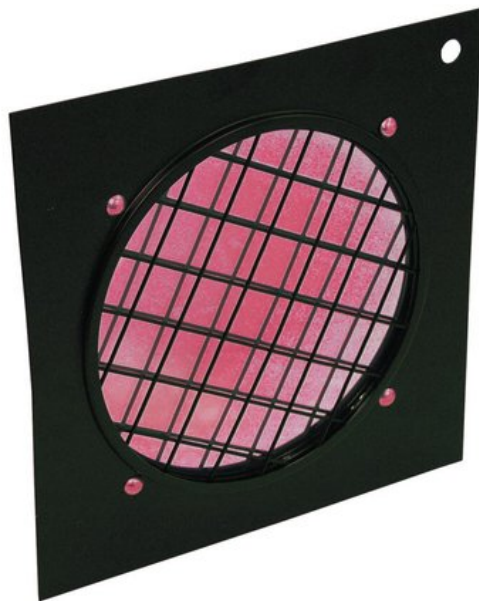

## EUROLITE Red Dichroic Filter black frame f. PAR-56

Dichroic filter

Art. No.: 9430130A

GTIN: 4026397180350

**The article is no longer in our assortment.**

### Description:

When ordering color filters, please state the color-no. and the article-no. in order to prevent misunderstandings and false deliveries.

### Features:

- The professional solution!
- Color filter with highest constancy
- No more fading-out and burn-outs
- For adding colour to a white beam
- Attached in color filter frames
- Great variety of colors
- Dimensions 225 x 225 mm
- For PAR 56 profi-spot

### Technical specifications:

Material: Dichroitic glass

Color: Red

Weight: 330 g