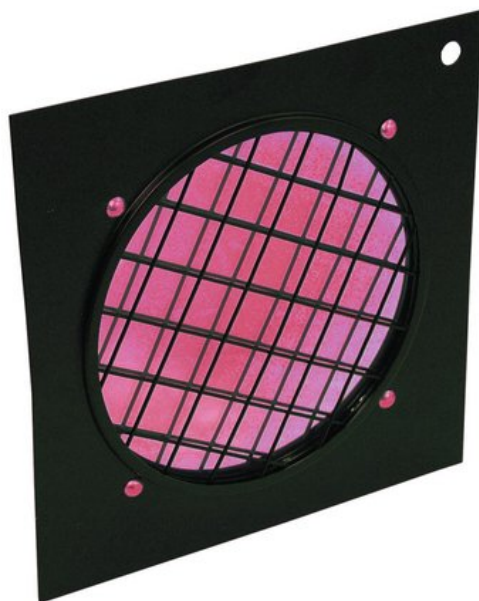

## EUROLITE Magenta Dichroic Filter bla. Frame PAR-56

Dichroic filter

Art. No.: 9430140A

GTIN: 4026397180404

**The article is no longer in our assortment.**

### Description:

When ordering color filters, please state the color-no. and the article-no. in order to prevent misunderstandings and false deliveries.

### Features:

- The professional solution!
- Color filter with highest constancy
- No more fading-out and burn-outs
- For adding colour to a white beam
- Attached in color filter frames
- Great variety of colors
- Dimensions 225 x 225 mm
- For PAR 56 profi-spot

### Technical specifications:

Material: Dichroitic glass

Color: Magenta

Dimensions: Length: 2,25 m  
Width: 2,25 m

Weight: 290 g