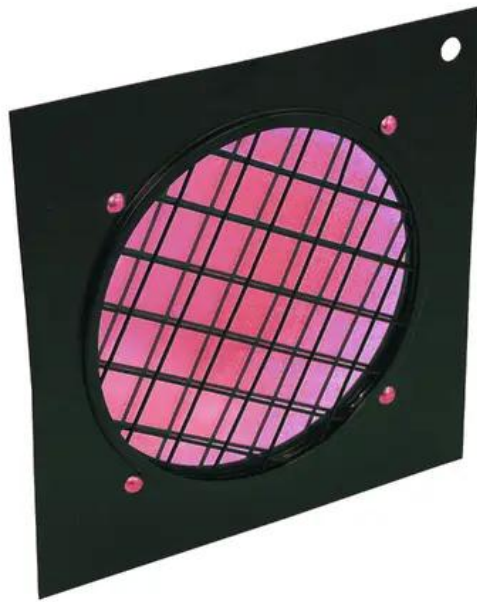

EUROLITE Magenta Dichroic Filter bla. Frame PAR-56

Dichroic filter

Art. No.: 9430140A

GTIN: 4026397180404

Description:

When ordering color filters, please state the color-no. and the article-no. in order to prevent misunderstandings and false deliveries.

Features:

- The professional solution!
- Color filter with highest constancy
- No more fading-out and burn-outs
- For adding colour to a white beam
- Attached in color filter frames
- Great variety of colors
- Dimensions 225 x 225 mm
- For PAR 56 profi-spot

Logistic

EAN / GTIN: 4026397180404

Weight: 0,36 kg

Length: 0.23 m

Width: 0.23 m

Height: 0.01 m

Technical specifications:

Material: Dichroitic glass

Color: Magenta

Dimensions: Length: 225 cm
Width: 225 cm

Weight: 0.29 kg

Scope of delivery:
