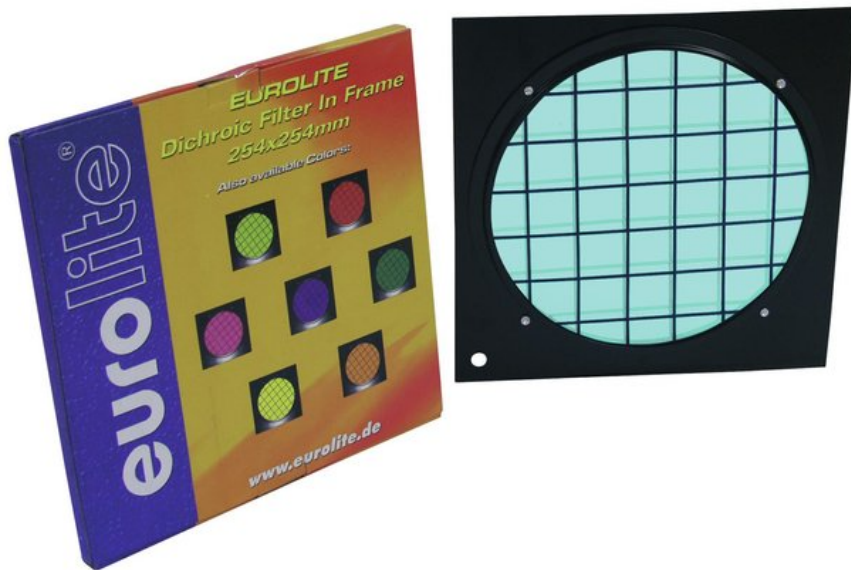

## EUROLITE Turquoise Dichroic Filter bl Frame PAR-64

Dichroic filter

Art. No.: 94303550

GTIN: 4026397180473

**The article is no longer in our assortment.**

### Features:

- The professional solution!
- Color filter with highest constancy
- No more fading-out and burn-outs
- For adding colour to a white beam
- Attached in colour filter frames
- Great variety of colors
- Dimensions 254 x 254 mm
- For PAR 64 profi-spot

### Logistic

EAN / GTIN: 4026397180473

Weight: 0,50 kg

Length: 0.26 m

Width: 0.26 m

Height: 0.01 m

### Technical specifications:

Color: Light blue

Dimensions: Length: 25 cm