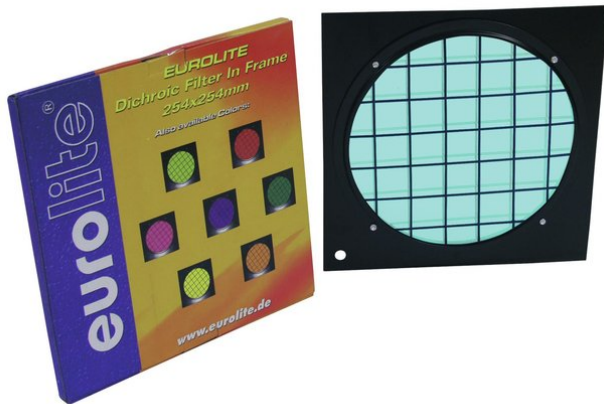

## Turquoise Dichroic Filter bl Frame PAR-64

Dichroic filter

**Art. No.:** 94303550

GTIN: 4026397180473

**The article is no longer in our assortment.**

### Features:

---

- The professional solution!
- Color filter with highest constancy
- No more fading-out and burn-outs
- For adding colour to a white beam
- Attached in color filter frames
- Great variety of colors
- Dimensions 254 x 254 mm
- For PAR 64 profi-spot