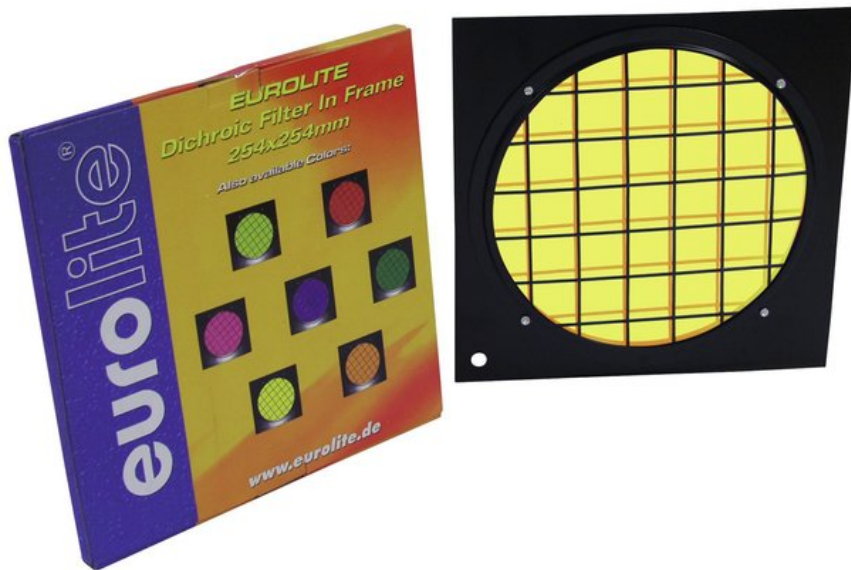

## EUROLITE Yellow Dichroic Filter black Frame PAR-64

Dichroic filter

Art. No.: 94303651

GTIN: 4026397180435

**The article is no longer in our assortment.**

### Features:

- The professional solution!
- Color filter with highest constancy
- No more fading-out and burn-outs
- For adding colour to a white beam
- Attached in color filter frames
- Great variety of colors
- Dimensions 254 x 254 mm
- For PAR 64 profi-spot

### Logistic

EAN / GTIN: 4026397180435

Weight: 0,42 kg

Length: 0.26 m

Width: 0.26 m

Height: 0.01 m

### Technical specifications:

Material: Dichroitic glass

Color: Yellow

Weight: 410 g