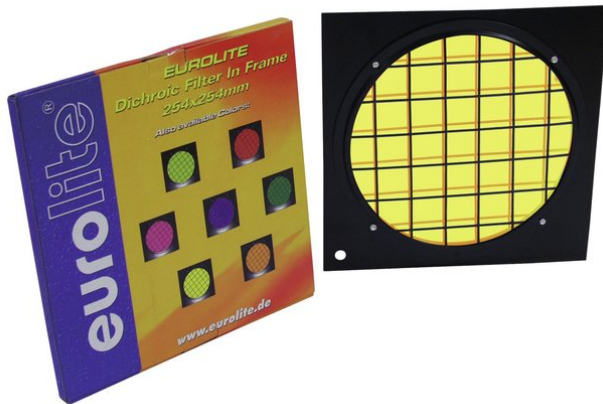

## Yellow Dichroic Filter black Frame PAR-64

Dichroic filter

Art. No.: 94303651

GTIN: 4026397180435

**The article is no longer in our assortment.**

---

All rights reserved. Subject to change without notice. Errors and omissions excepted.  
Illustration only. Actual item may differ from photo.

## Yellow Dichroic Filter black Frame PAR-64

Dichroic filter

Art. No.: 94303651

GTIN: 4026397180435

### Features:

---

- The professional solution!
- Color filter with highest constancy
- No more fading-out and burn-outs
- For adding colour to a white beam
- Attached in color filter frames
- Great variety of colors
- Dimensions 254 x 254 mm
- For PAR 64 profi-spot