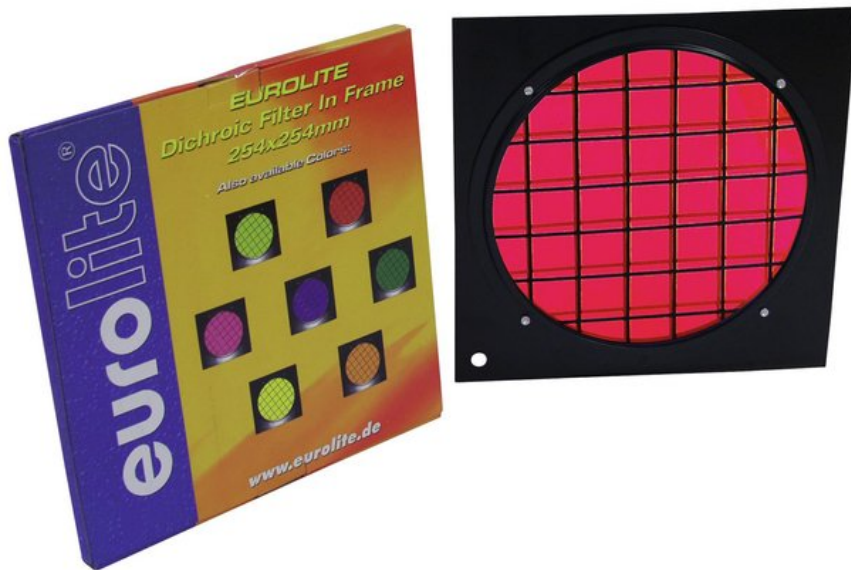

## EUROLITE Red dichroic filter black frame PAR-64

Dichroic filter

Art. No.: 94303800

GTIN: 4026397180428

**The article is no longer in our assortment.**

### Features:

- The professional solution!
- Color filter with highest constancy
- No more fading-out and burn-outs
- For adding colour to a white beam
- Attached in colour filter frames
- Great variety of colors
- Dimensions 254 x 254 mm
- For PAR 64 profi-spot

### Logistic

EAN / GTIN: 4026397180428

Weight: 0,42 kg

Length: 0.26 m

Width: 0.26 m

Height: 0.01 m

### Technical specifications:

|             |               |
|-------------|---------------|
| Color:      | Red           |
| Dimensions: | Length: 25 cm |