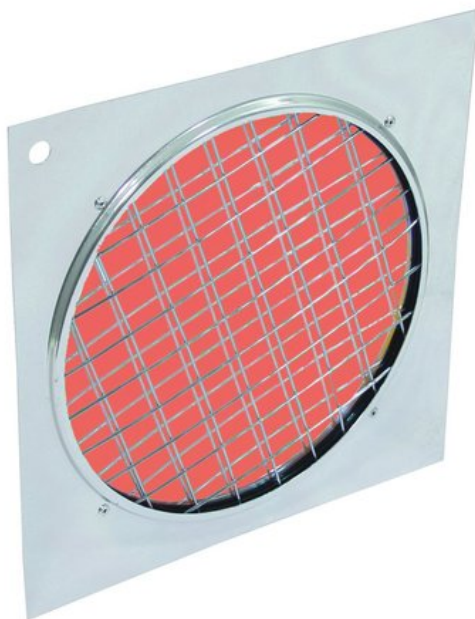

EUROLITE Red Dichroic Filter silver Frame PAR-64

Dichroic filter

Art. No.: 94303801

GTIN: 4026397200249

The article is no longer in our assortment.

Features:

- The professional solution!
- Color filter with highest constancy
- No more fading-out and burn-outs
- For adding colour to a white beam
- Attached in color filter frames
- Great variety of colors
- Dimensions 254 x 254 mm
- For PAR 64 profi-spot

Logistic

EAN / GTIN: 4026397200249

Weight: 0,50 kg

Length: 0.26 m

Width: 0.26 m

Height: 0.01 m

Technical specifications:

Material:	Dichroitic glass
Color:	Red
Dimensions:	Length: 2,54 m Width: 2,54 m
Weight:	410 g