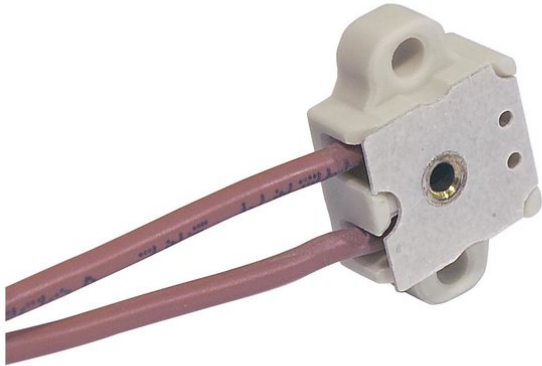

## Socket G-4 with Cables

Art. No.: 9450018C  
GTIN: 4026397473216

**The article is no longer in our assortment.**

---

All rights reserved. Subject to change without notice. Errors and omissions excepted.  
Illustration only. Actual item may differ from photo.

## Socket G-4 with Cables

Art. No.: 9450018C  
GTIN: 4026397473216

**Features:**

---

---

All rights reserved. Subject to change without notice. Errors and omissions excepted.  
Illustration only. Actual item may differ from photo.