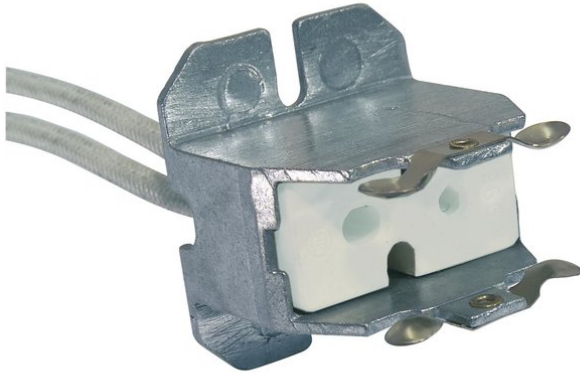

OMNILUX®

Base Socket GY-16

For use with a lamp to max. 250 V 2000 W

Art. No.: 9450040C
GTIN: 4026397473124

The article is no longer in our assortment.

OMNILUX®

Base Socket GY-16

For use with a lamp to max. 250 V 2000 W

Art. No.: 9450040C
GTIN: 4026397473124

Features:

- Approx. 30 cm cable connection, protective insulation