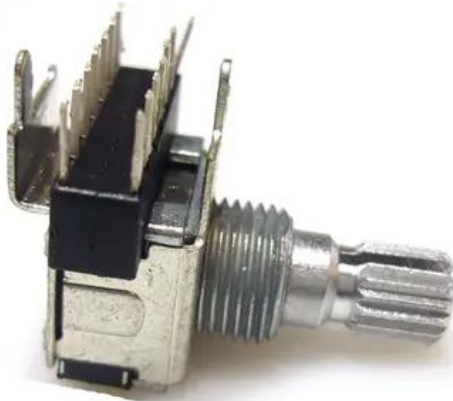

---

**switch MPZ (Zones selector) 14-pin**

**Art. No.: E0050907**

GTIN: 4026397335736

---

**Features:**

---

**Technical specifications:**

---

**Scope of delivery:**

---

**Logistic**

---

EAN / GTIN: 4026397335736

Weight: 0,00 kg

Length: 0.00 m

Width: 0.00 m

Height: 0.00 m