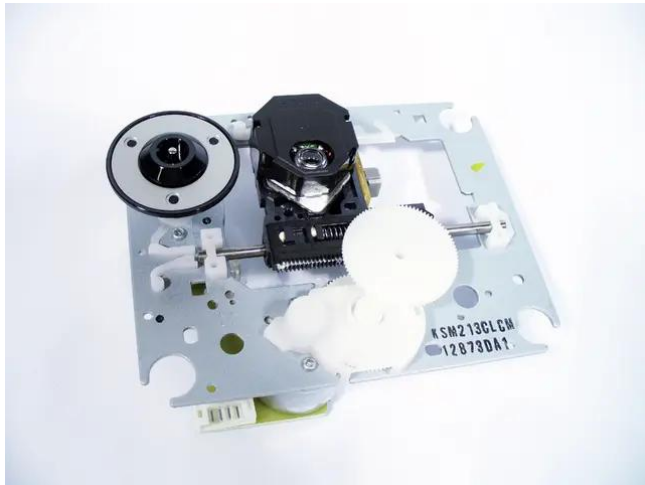

Laser pick up KSM-213 VCS with motor

Art. No.: E0190277
GTIN: 4026397318876

Laser pick up KSM-213 VCS with motor

Art. No.: E0190277
GTIN: 4026397318876

Features:
