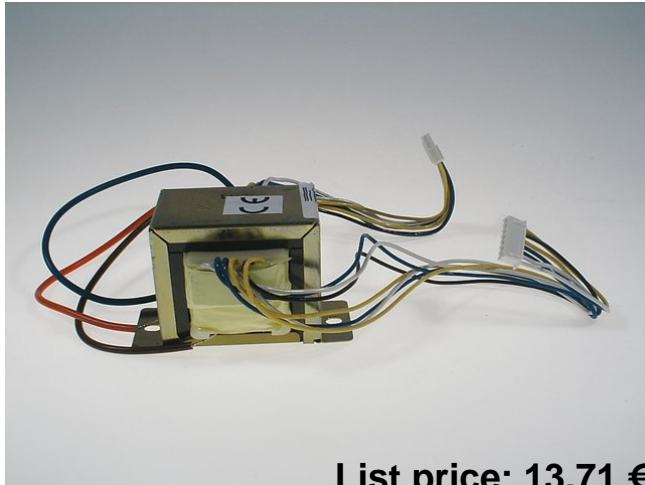

---

**Transformer Sec.:**  
**4x5V/2x10V-0-10V Pri.:0-115V-230V**  
**(048-20680-B02) CDP-360**

**Art. No.: E0190559**

GTIN: 4026397180237

**List price: 13.71 €**  
incl. 19% VAT.

---

**Transformer Sec.:**  
**4x5V/2x10V-0-10V Pri.:0-115V-230V**  
**(048-20680-B02) CDP-360**

**Art. No.: E0190559**

GTIN: 4026397180237

**Features:**

---