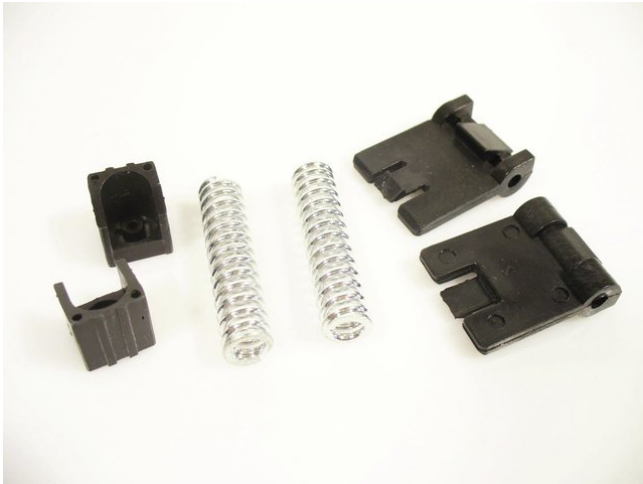

Hinge for Dd-2520/2550

Art. No.: E0196031
GTIN: 4026397364781

List price: 2.96 €
incl. 19% VAT.

Hinge for Dd-2520/2550

Art. No.: E0196031
GTIN: 4026397364781

Features:
