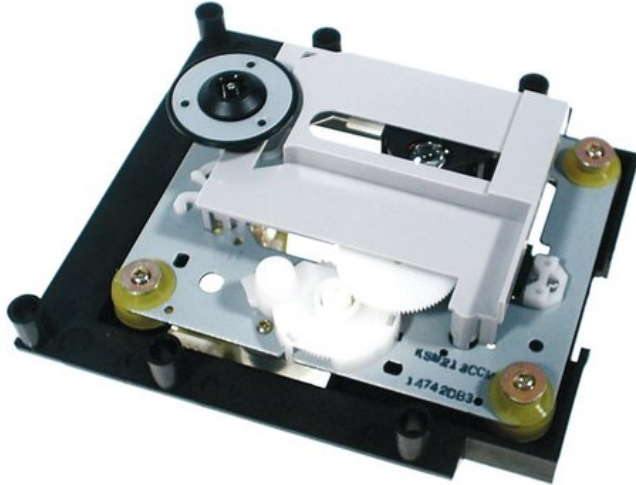

Drive CDT-200 (KSM213CCM)

Art. No.: E0199083

GTIN: 4026397188639

List price: 73.26 €

incl. 19% VAT.

Features:

Technical specifications:

Weight: 120 g

Logistic

EAN / GTIN: 4026397188639

Weight: 0,13 kg

Length: 0.12 m

Width: 0.10 m

Height: 0.02 m