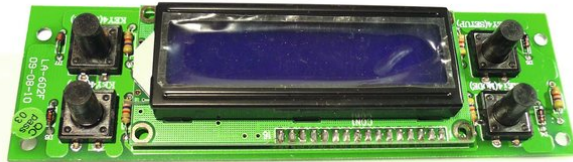

## Pcb (Display) Bar-252 RGBA (LA602-02A)

**Art. No.:** E1125107  
GTIN: 4026397431308

**List price: 71.22 €**  
incl. 19% VAT.

---

All rights reserved. Subject to change without notice. Errors and omissions excepted.  
Illustration only. Actual item may differ from photo.

## Pcb (Display) Bar-252 RGBA (LA602-02A)

**Art. No.:** E1125107  
GTIN: 4026397431308

**Features:**

---

---

All rights reserved. Subject to change without notice. Errors and omissions excepted.  
Illustration only. Actual item may differ from photo.