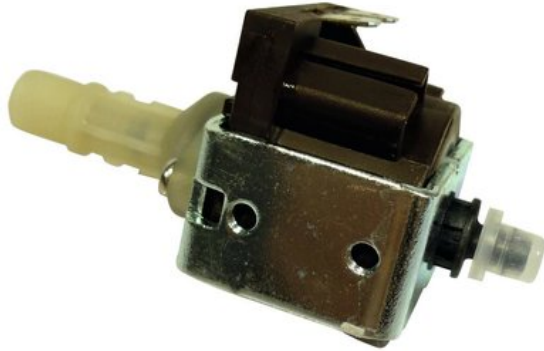

---

**Pump NB-150/Snow 6001 (117020021)**

**Art. No.: E6505614**

GTIN: 4026397457810

---

**List price: 35.07 €**

incl. 19% VAT.

**Features:**

---

**Technical specifications:**

---

Weight: 110 g

---

**Logistic**

---

EAN / GTIN: 4026397457810

Weight: 0,11 kg

Length: 0.08 m

Width: 0.06 m

Height: 0.05 m