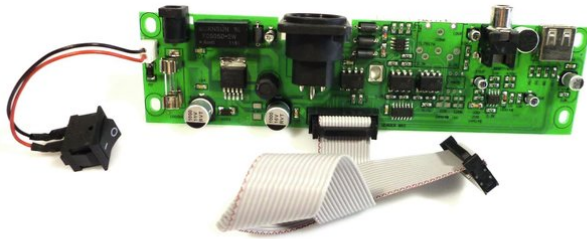

Pcb (Connection) DMX Commander

Art. No.: E6505925
GTIN: 4026397466935

Pcb (Connection) DMX Commander

Art. No.: E6505925
GTIN: 4026397466935

Features:

List price: 52.23 €
incl. 19% VAT.