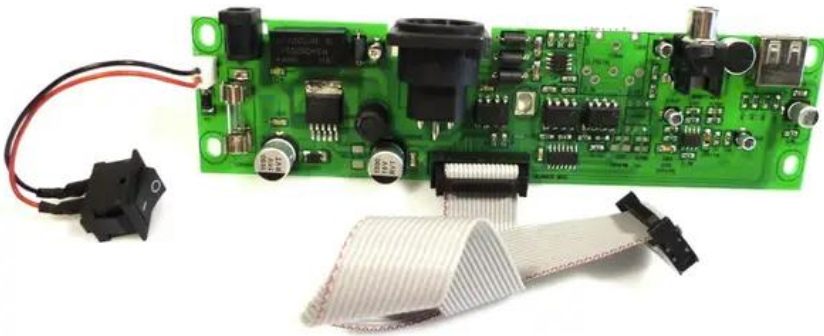

Pcb (Connection) DMX Commander

Art. No.: E6505925

GTIN: 4026397466935

Features:

Technical specifications:

Weight: 0.08 kg

Scope of delivery:

Logistic

EAN / GTIN: 4026397466935

Weight: 0,09 kg

Length: 0.18 m

Width: 0.06 m

Height: 0.04 m