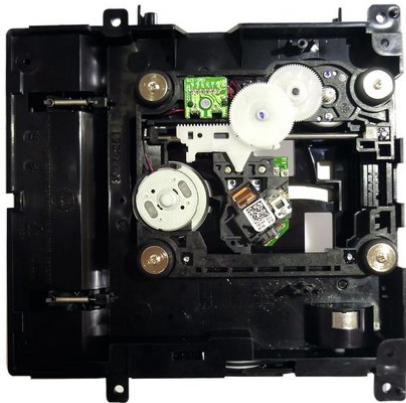

---

drive CMP-102

Art. No.: E6506179
GTIN: 4026397487893

List price: 85.26 €
incl. 19% VAT.

---

drive CMP-102

Art. No.: E6506179
GTIN: 4026397487893

Features: