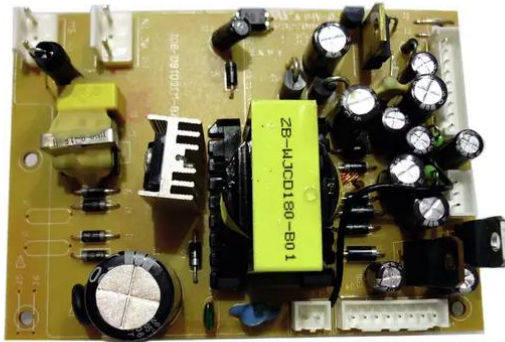

## Pcb (Power supply) XMT (ZB-WJCD180-B01)

**Art. No.: E6506716**  
GTIN: 4026397495461

---

## Pcb (Power supply) XMT (ZB-WJCD180-B01)

**Art. No.: E6506716**  
GTIN: 4026397495461

**Features:**

---