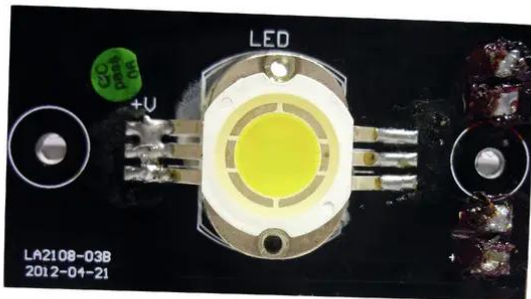

## Pcb (LED) PMB 3200K (LA2108-03B)

Art. No.: E6506762  
GTIN: 4026397497021

---

## Pcb (LED) PMB 3200K (LA2108-03B)

Art. No.: E6506762  
GTIN: 4026397497021