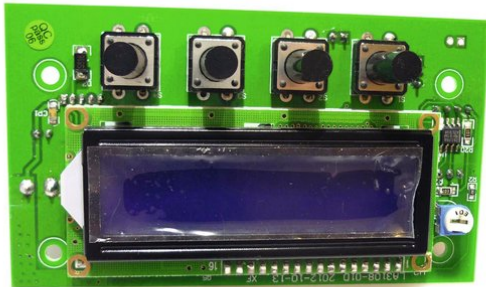

## Pcb (Control) IP-PAD CW/WW (LA3108-01C)

Art. No.: E6506799  
GTIN: 4026397498486

**List price: 124.75 €**  
incl. 19% VAT.

---

All rights reserved. Subject to change without notice. Errors and omissions excepted.  
Illustration only. Actual item may differ from photo.

## Pcb (Control) IP-PAD CW/WW (LA3108-01C)

Art. No.: E6506799  
GTIN: 4026397498486

**Features:**

---

---

All rights reserved. Subject to change without notice. Errors and omissions excepted.  
Illustration only. Actual item may differ from photo.