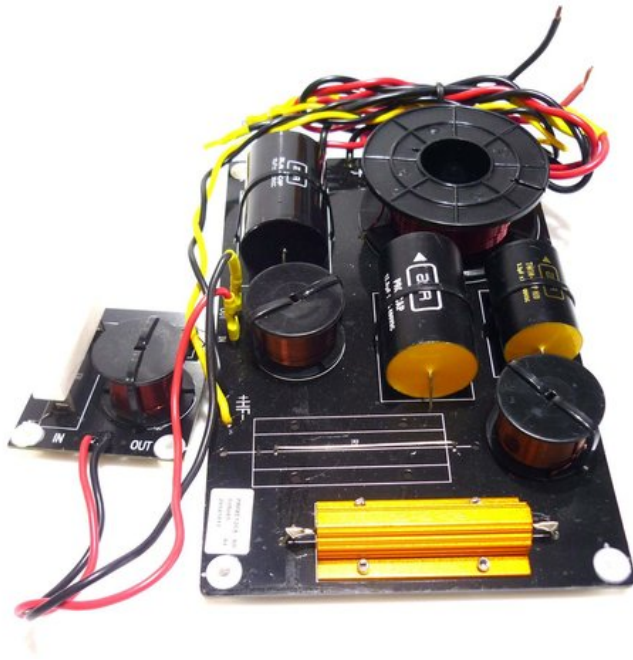

## Crossover PRIME-12CX

Art. No.: E6507230

GTIN: 4026397545029

---

**List price: 156.69 €**

incl. 19% VAT.

---

### Logistic

EAN / GTIN: 4026397545029

Weight: 0,95 kg

Length: 0.27 m

Width: 0.01 m

Height: 0.08 m