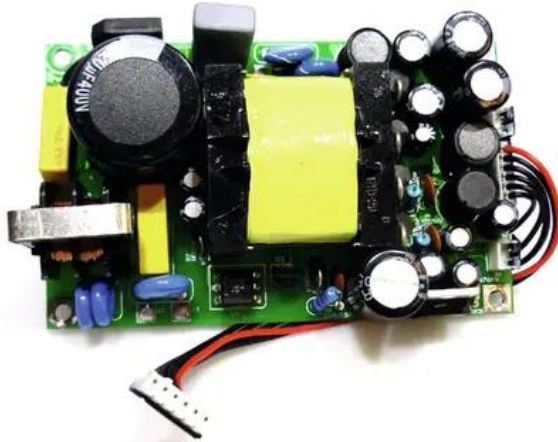

Pcb (Power supply) LRS (MIXER-POWER)

Art. No.: E6507309

GTIN: 4026397549133

Features:

Technical specifications:

Scope of delivery:

Logistic

EAN / GTIN: 4026397549133

Weight: 0,48 kg

Length: 0.15 m

Width: 0.08 m

Height: 0.04 m