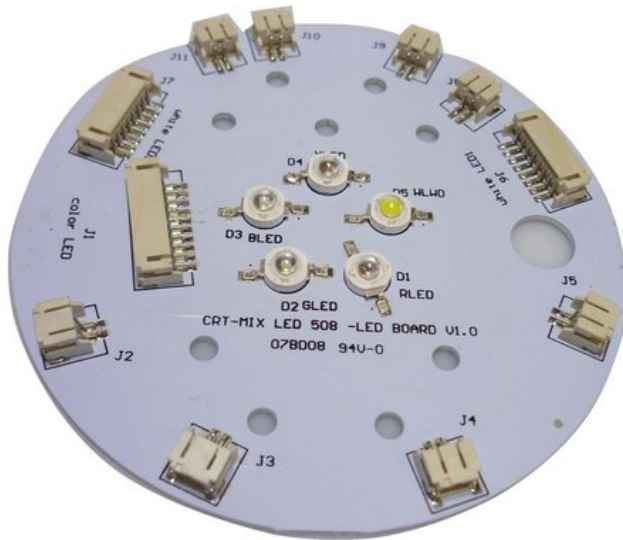

## Platine (LED) LED FE-1500

Art. No.: E6507838

GTIN: 4026397547627

---

**List price: 22.79 €**

incl. 19% VAT.

---

### Logistic

EAN / GTIN: 4026397547627

Weight: 0,05 kg

Length: 0.11 m

Width: 0.11 m

Height: 0.01 m