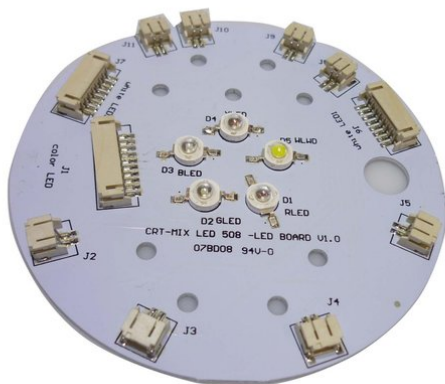

Platine (LED) LED FE-1500

Art. No.: E6507838
GTIN: 4026397547627

List price: 22.79 €
incl. 19% VAT.

Platine (LED) LED FE-1500

Art. No.: E6507838
GTIN: 4026397547627

Features:
