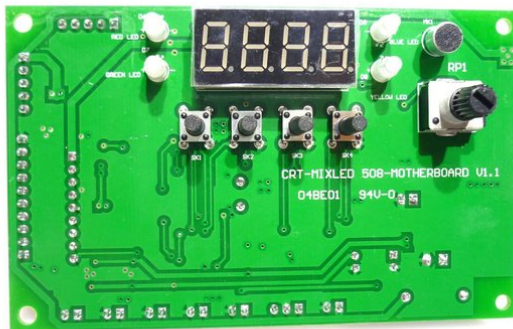

Platine (Control) LED FE-1500 (04BE01)

Art. No.: E6507839
GTIN: 4026397547559

List price: 28.49 €
incl. 19% VAT.

All rights reserved. Subject to change without notice. Errors and omissions excepted.
Illustration only. Actual item may differ from photo.

Platine (Control) LED FE-1500 (04BE01)

Art. No.: E6507839
GTIN: 4026397547559

Features:

All rights reserved. Subject to change without notice. Errors and omissions excepted.
Illustration only. Actual item may differ from photo.