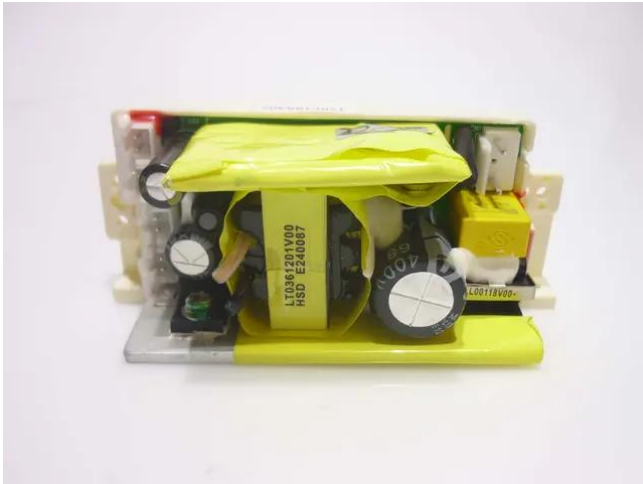

## Pcb (Power supply) LED Laser Bar

Art. No.: E6507842  
GTIN: 4026397547573

---

## Pcb (Power supply) LED Laser Bar

Art. No.: E6507842  
GTIN: 4026397547573