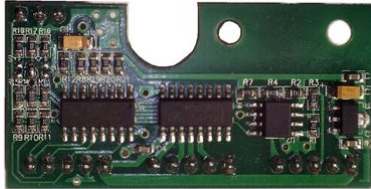

## Platine (driver/derby) LED KLS- Kombo (CRT DR\_LED\_Mpb) Derby

**Art. No.: E6507855**

GTIN: 4026397547849

**List price: 8.5 €**  
incl. 19% VAT.

---

## Platine (driver/derby) LED KLS- Kombo (CRT DR\_LED\_Mpb) Derby

**Art. No.: E6507855**

GTIN: 4026397547849

**Features:**

---