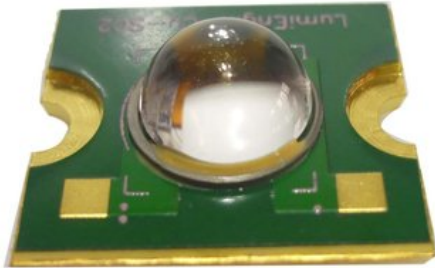

LED COB 20W CW Wave (LumiEngin-Cu-SC2)

Art. No.: E6508075

GTIN: 4026397548297

List price: 44.07 €

incl. 19% VAT.

Features:

Technical specifications:

Logistic

EAN / GTIN: 4026397548297

Weight: 0,01 kg

Length: 0.02 m

Width: 0.02 m

Height: 0.01 m