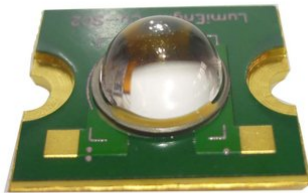

LED COB 20W CW Wave (LumiEngin-Cu-SC2)

Art. No.: E6508075
GTIN: 4026397548297

List price: 44.07 €
incl. 19% VAT.

LED COB 20W CW Wave (LumiEngin-Cu-SC2)

Art. No.: E6508075
GTIN: 4026397548297

Features:
