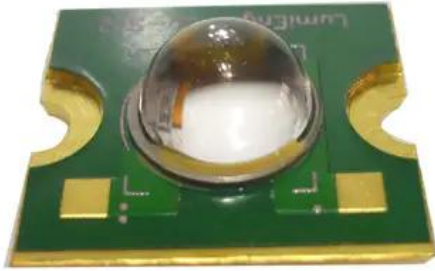

LED COB 20W CW Wave (LumiEngin-Cu-SC2)

Art. No.: E6508075

GTIN: 4026397548297

Features:

Technical specifications:

Scope of delivery:

Logistic

EAN / GTIN: 4026397548297

Weight: 0,01 kg

Length: 0.02 m

Width: 0.02 m

Height: 0.01 m