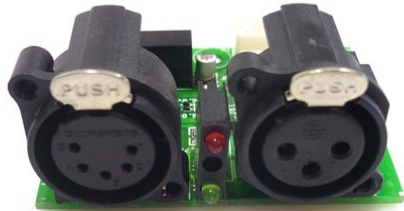

## Platine (DMX/OUT) DMX Split 8X RDM

**Art. No.: E6508297**  
GTIN: 4026397571530

**List price: 26.57 €**  
incl. 19% VAT.

---

All rights reserved. Subject to change without notice. Errors and omissions excepted.  
Illustration only. Actual item may differ from photo.

## Platine (DMX/OUT) DMX Split 8X RDM

**Art. No.: E6508297**  
GTIN: 4026397571530

**Features:**

---

---

All rights reserved. Subject to change without notice. Errors and omissions excepted.  
Illustration only. Actual item may differ from photo.