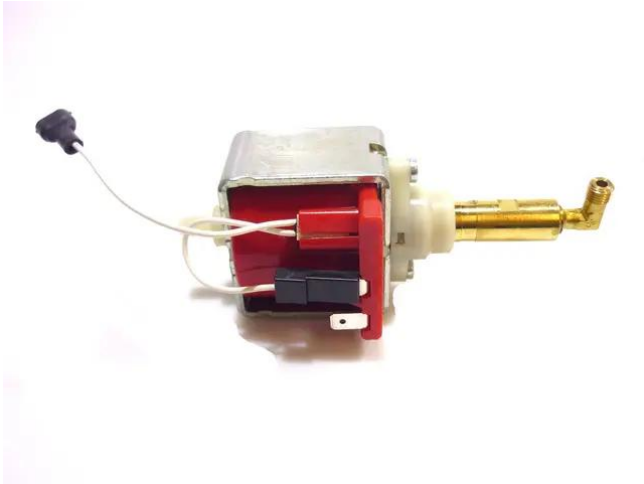

Pump Base*Classic

Art. No.: E6508459
GTIN: 4026397563788

Pump Base*Classic

Art. No.: E6508459
GTIN: 4026397563788

Features:
