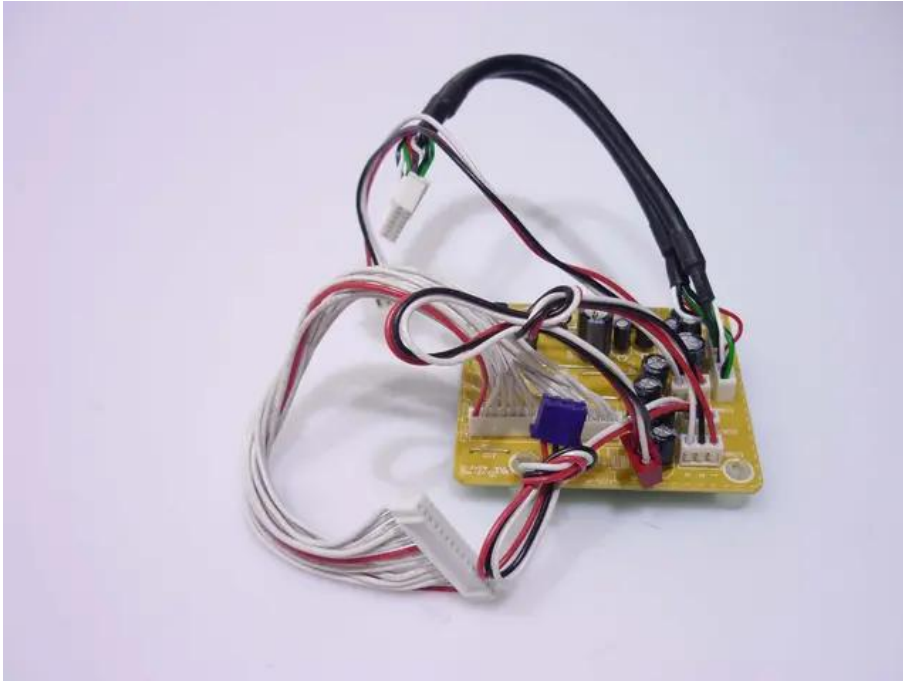

Platine (Power supply) CMP-2001

Art. No.: E6508580

GTIN: 4026397594300

Features:

Technical specifications:

Scope of delivery:

Logistic

EAN / GTIN: 4026397594300

Weight: 0,04 kg

Length: 0.08 m

Width: 0.07 m

Height: 0.04 m