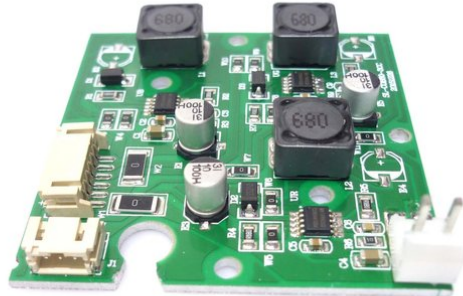

Pcb (LED-driver) PML-80 (SL-COB80-3CC)

Art. No.: E6508800

GTIN: 4026397584080

List price: 32.99 €
incl. 19% VAT.

Pcb (LED-driver) PML-80 (SL-COB80-3CC)

Art. No.: E6508800

GTIN: 4026397584080

Features:
