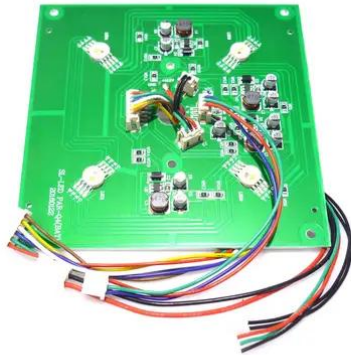

Pcb (LED) AKKU UP-4 QCL Spot Quick DMX (20160122)

Art. No.: E6508807
GTIN: 4026397584103

Pcb (LED) AKKU UP-4 QCL Spot Quick DMX (20160122)

Art. No.: E6508807
GTIN: 4026397584103

Features:
