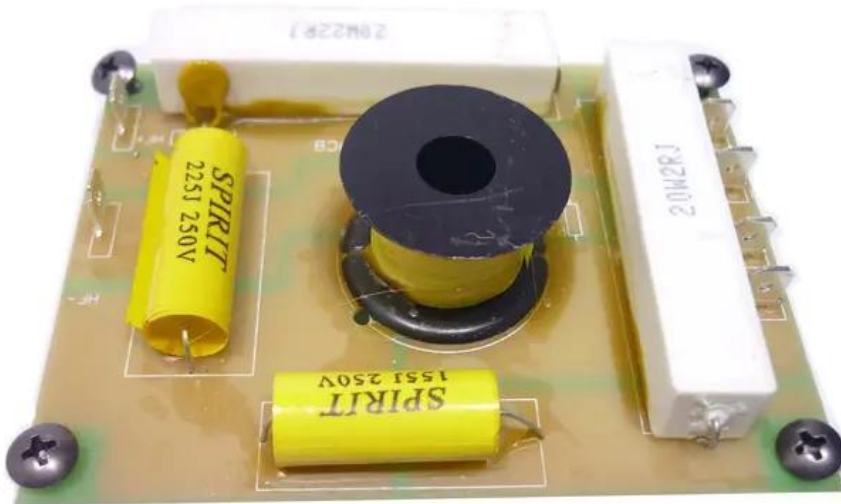

Crossover KM-110 + KM-112

Art. No.: E6508836

GTIN: 4026397597073

Features:

Technical specifications:

Scope of delivery:

Logistic

EAN / GTIN: 4026397597073

Weight: 0,11 kg

Length: 0.11 m

Width: 0.08 m

Height: 0.03 m