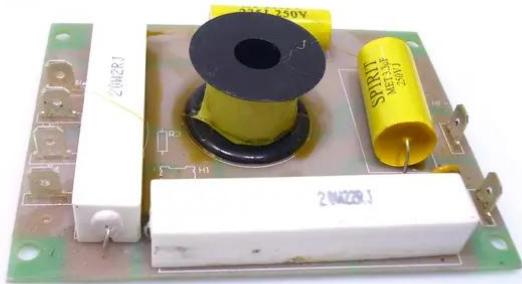

Crossover KM-115

Art. No.: E6508837
GTIN: 4026397597080

Crossover KM-115

Art. No.: E6508837
GTIN: 4026397597080

Features:
