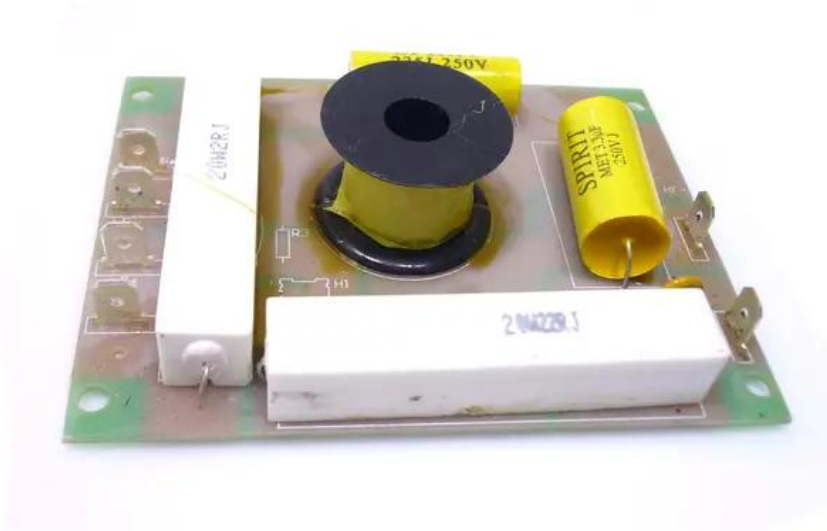

## Crossover KM-115

Art. No.: E6508837

GTIN: 4026397597080

---

---