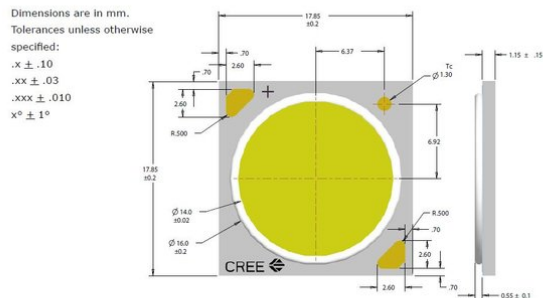

LED 50W 3000K PFE-50 Cree XLamp (CXA1830)

Art. No.: E6508842
GTIN: 4026397581195

LED 50W 3000K PFE-50 Cree XLamp (CXA1830)

Art. No.: E6508842
GTIN: 4026397581195

Features:

List price: 45.11 €
incl. 19% VAT.