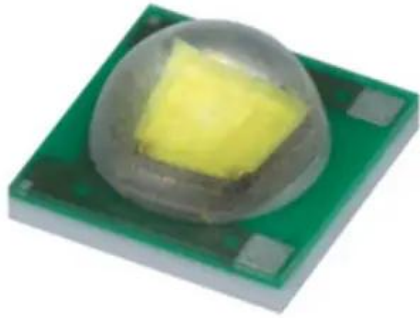

LED 3W CW PUS-7 (TX-3535W3FC120-OGVCND34-B03)**Art. No.: E6508910**GTIN: 4026397590289

**Features:**

Technical specifications:

Scope of delivery:

Logistic

EAN / GTIN: 4026397590289

Weight: 0,00 kg

Length: 0.01 m

Width: 0.01 m

Height: 0.01 m