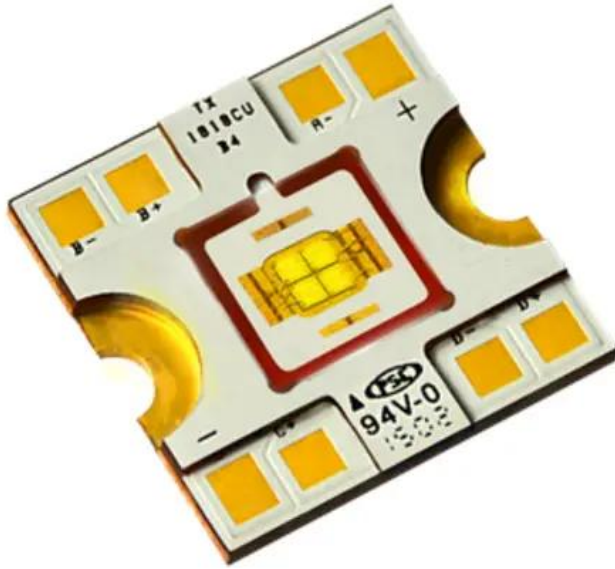

LED COB 30W CW TMH-41 Hypno (TX-1818W30FC120-CUHCNG-A01)

Art. No.: E6508971

GTIN: 4026397595468

Features:

Technical specifications:

Scope of delivery:

Logistic

EAN / GTIN: 4026397595468

Weight: 0,00 kg

Length: 0.02 m

Width: 0.02 m

Height: 0.01 m