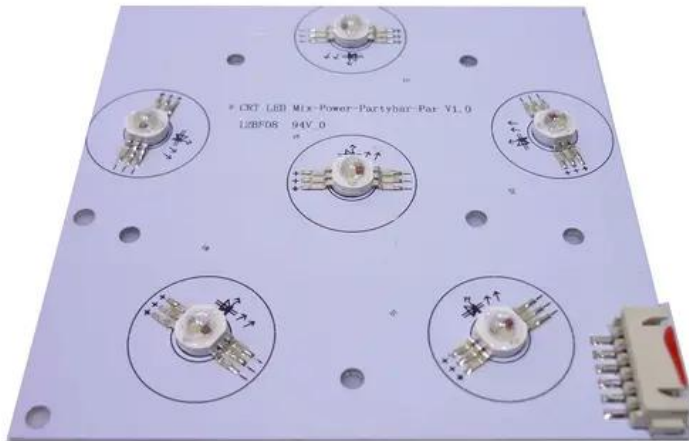

# Pcb (LED) KLS Laser Bar PRO (Par) (CRT LED Mix-Power-Partybar-Par V1.0) Art. No.: E6509053

GTIN: 4026397598209

---

---