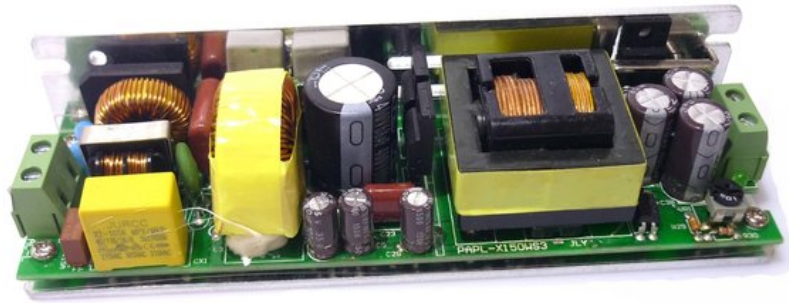

---

**Pcb (Power supply) 24V/4,5A LED IP T2000 WW Bar (PAPL-100WS24)**

**Art. No.: E6509407**  
GTIN: 4026397620566

---

**List price: 71.22 €**  
incl. 19% VAT.

**Features:**

---

**Technical specifications:**

---

**Logistic**

---

EAN / GTIN: 4026397620566  
Weight: 0,29 kg  
Length: 0.15 m  
Width: 0.04 m  
Height: 0.04 m