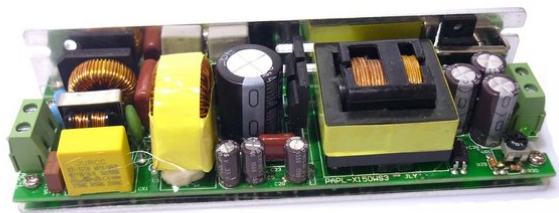

Pcb (Power supply) 24V/4,5A LED IP T2000 WW Bar (PAPL-100WS24)

Art. No.: E6509407
GTIN: 4026397620566

List price: 71.22 €
incl. 19% VAT.

All rights reserved. Subject to change without notice. Errors and omissions excepted.
Illustration only. Actual item may differ from photo.

Pcb (Power supply) 24V/4,5A LED IP T2000 WW Bar (PAPL-100WS24)

Art. No.: E6509407
GTIN: 4026397620566

Features:

All rights reserved. Subject to change without notice. Errors and omissions excepted.
Illustration only. Actual item may differ from photo.